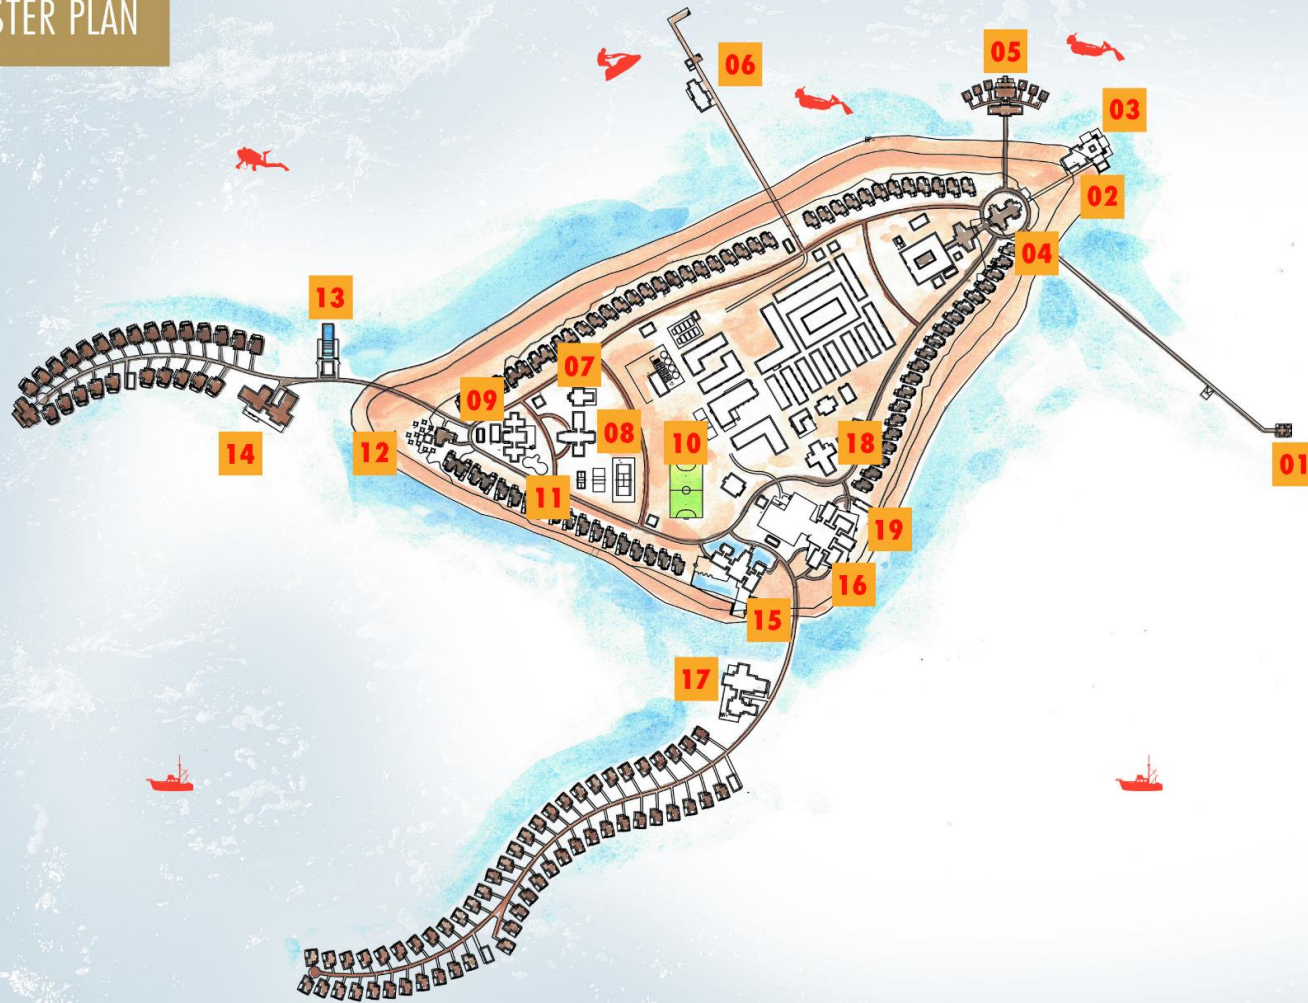

MASTER PLAN

- 01** ARRIVAL JETTY
 - 02** HATHAA
 - 03** MBULA
 - 04** RECEPTION / LIBRARY & BOUTIQUE
 - 05** IASO - MEDI SPA
 - 06** SERVICE JETTY / DIVE CENTER
 - 07** VEERU GYM
 - 08** KULHIVARU RECREATION
 - 09** KOKA KIDS CLUB
 - 10** FUTSAL GROUND
 - 11** BEACH VOLLEYBALL / TENNIS / BADMINTON 12 COURT
 - 13** GINIFATI
 - 14** INFINITY POOL BAR
 - 15** BAANI
 - 16** BANDHI POOL BAR
 - 17** RANBA RALU
 - 18** MEDICAL CENTRE
 - 19** WATER SPORTS CENTRE
-
-  FISHING
 -  SNORKELING
 -  WATER SPORTS
 -  DIVING