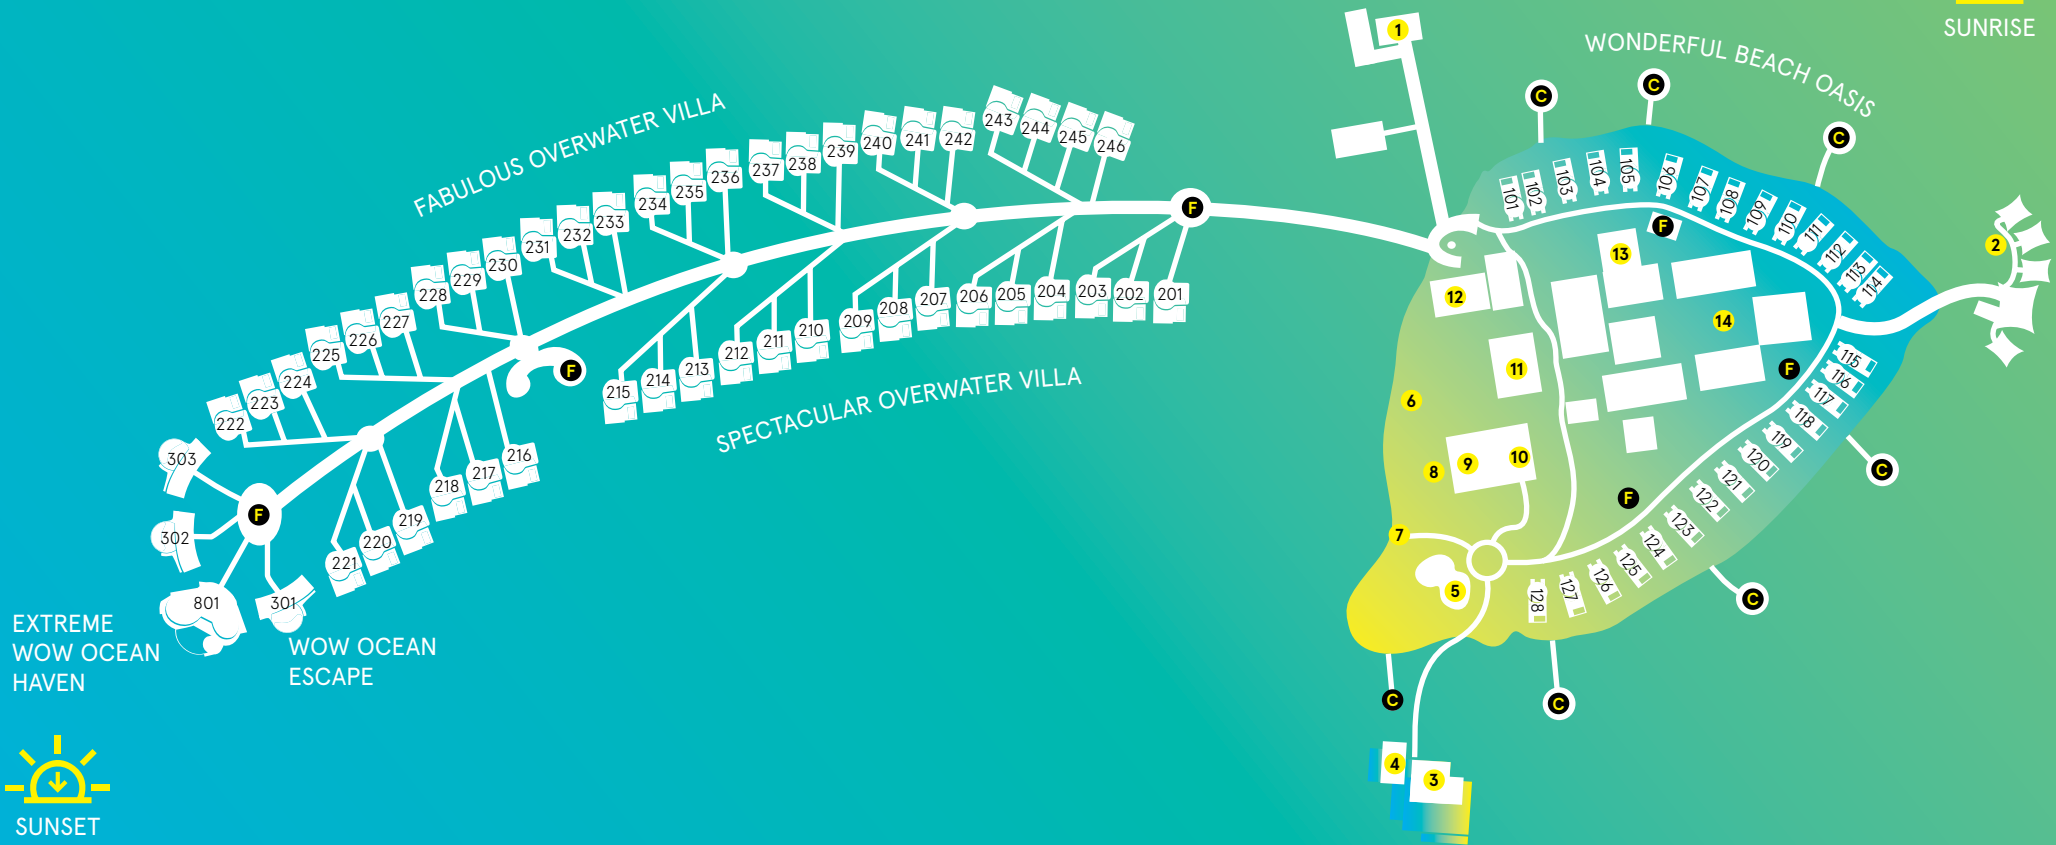

ESCAPE MAP

GAATHAFUSHI PRIVATE ISLAND

EXTREME
WOW OCEAN
HAVEN

WOW OCEAN
ESCAPE

1 WELCOME JETTY

2 AWAY® SPA

3 FISH

4 SIP

5 FIRE

6 KADA

7 WAVE

8 WET

9 FIT

10 WIRED

11 KITCHEN

12 LIVING ROOM

13 DOWN UNDER / OUCH CLINIC /
CLICK PHOTOSTUDIO

14 TALENT ESCAPE

15 GAATHAFUSHI PRIVATE ISLAND

C CORAL TERRACE

F FUEL SPOT